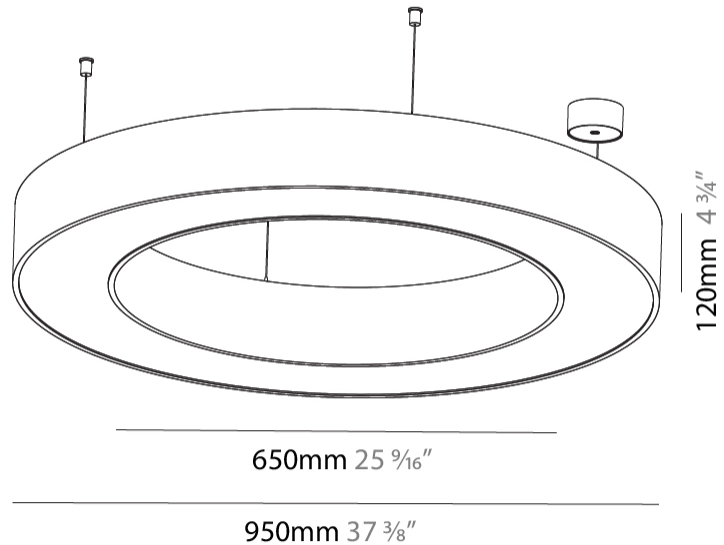

GENERAL

Series: Glorious
Subseries: Glorious
Brand: Prolicht
Division: Architectural
Mounting Type: Suspension
Mounting Location: Ceiling
Subcategory: Ambient

PHYSICAL

Shape: Round
Diameter (mm): 950
Diameter (in): 37 ³/₈
Height (mm): 120
Height (in): 4 ³/₄
Max. Overall Height (mm): 2120
Max. Overall Height (in): 83 ⁷/₁₆
Light Distribution: Direct
Weight (kg): 9.172
Weight (lbs): 20.22
Diffuser: [PMMA - Opal or Micro-Prism](#)
Fixture Finish: [SSR / BKV / CWI / CRY / HAB / UFT / ITA / RUA / FTG / MYG / LOD / PUS / FRO / FUP / KIA / POP / BLS / SPG / MEY / GOH / GUM / CHC / COM / ABZ / JAG / OBR / MOS / ROR](#)
Fixture Material: Aluminum

ELECTRICAL

Lamp Type: LED (Zhaga Standard)
Input Wattage (W): 45
Total Output Wattage (W): 36 / 28.8 (3500K)
Dimming: [Non-Dimming / Phase Dimming (120Vac only) / 0-10V Dimming](#)
Driver Included: Yes
Driver Location: Integrated
Driver Type: Constant Current
Driver Class: Class 2
Input Voltage (V): 120 - 277
Constant Current (MA): 350 / 900 (3500K)

LED

Color Temperature (°K): [3000 / 3500 / 4000](#)
Max. Delivered Lumen (lm): 4150 / 4302 / 4390
CRI: >80 CRI
Efficiency (%): 65
Lamp Life (hrs): 50000

OPTICAL

RATINGS AND CERTIFICATIONS

Certified By: Certified for North American Standards
IP rating: IP20